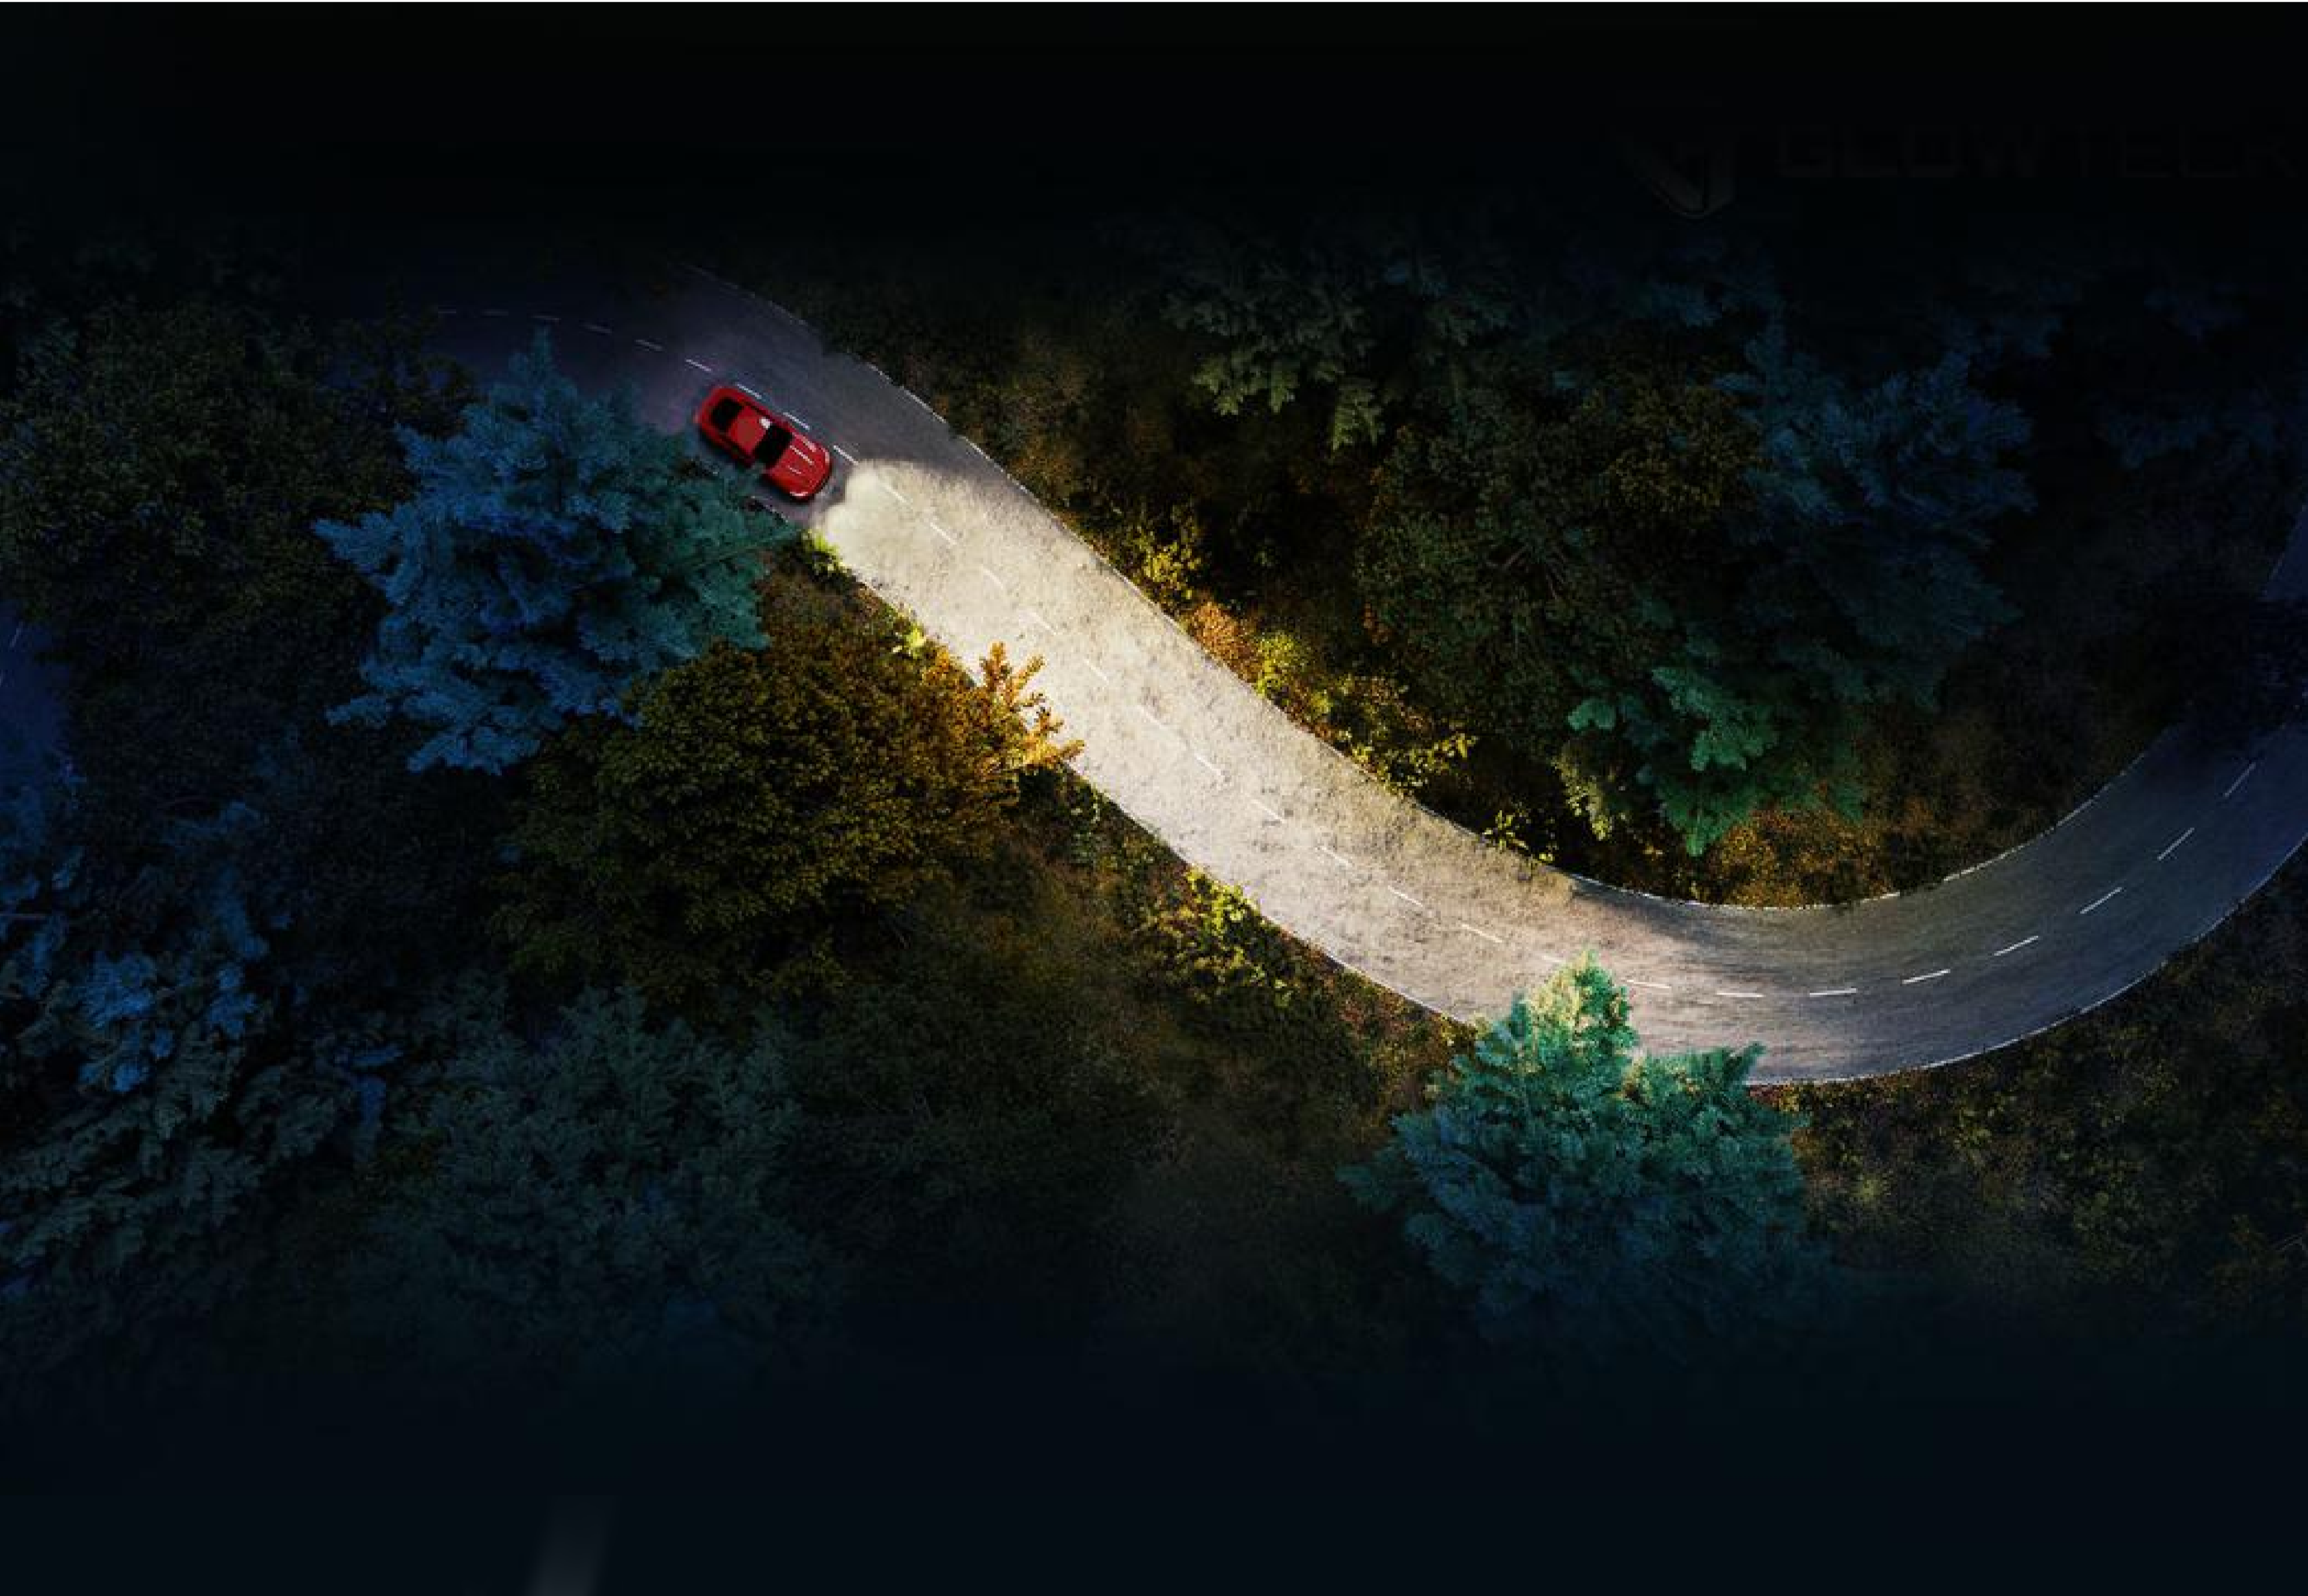

Glowteck H13/9008

High/Low Beam 20,000 Lumen/Pair
6500K Cool White IP65 water-resistant
Halogen Replacement Headlight bulbs
For Bright & Greater Visibility

Watch the film